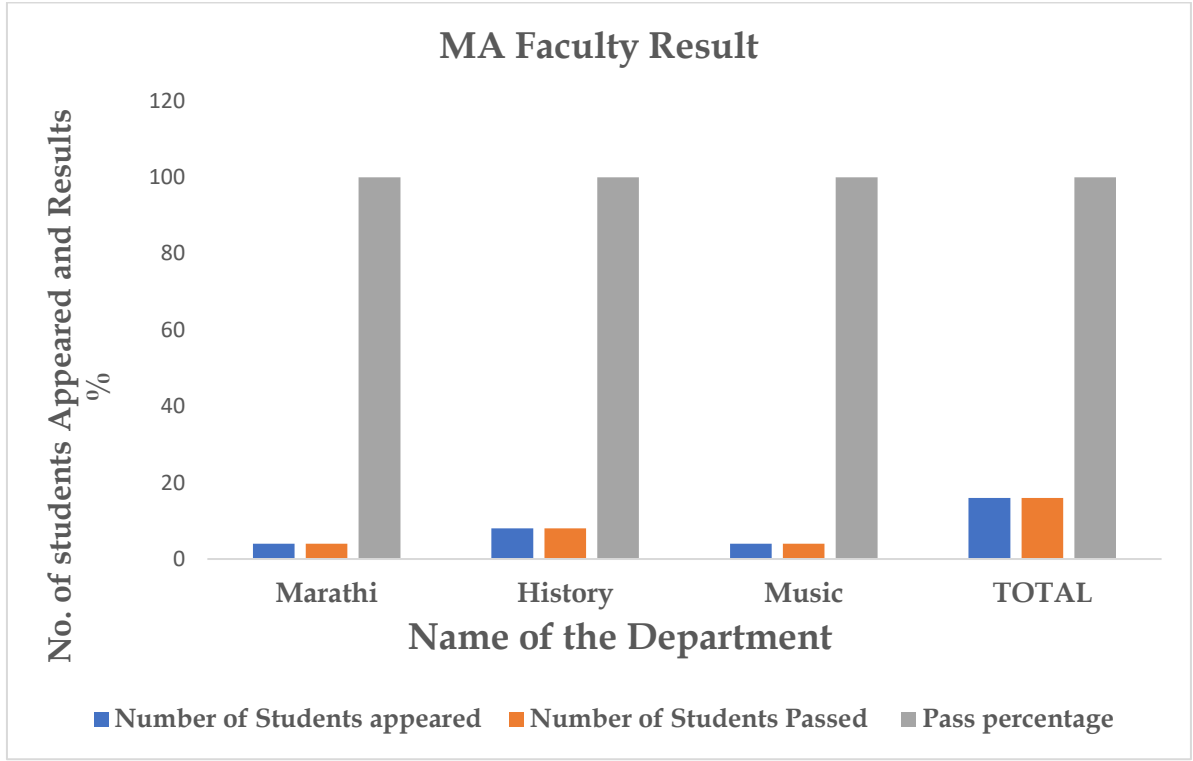

Founder

Karmaveer Bhausaheb Hiray

Faculty-wise Overall Results 2020-21

T.Y.B.A

T.Y.B.Com

T.Y. B. Sc

M.A II

(Dr. Ujjwala S. Deore)
PRINCIPAL
S.P.H. Mahila Mahavidyalaya
Malegaon Camp-423 105 (Nashik)