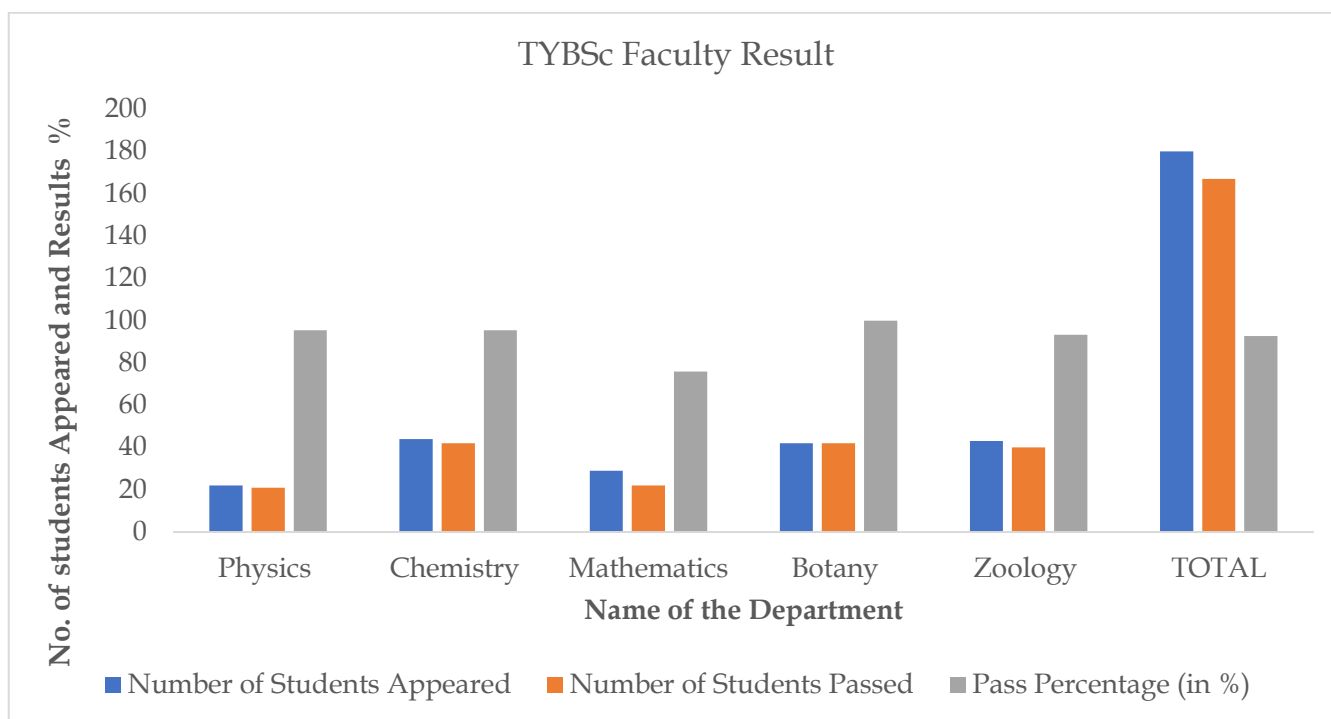

Founder

Karmaveer Bhausaheb Hiray

Faculty-wise Overall Results 2020-21

T.Y.B.A

T.Y.B.Com

T.Y. B. Sc

M.A II

(Dr. Ujjwala S. Deore)
PRINCIPAL
S.P.H. Mahila Mahavidyalaya
Malegaon Camp-423 105 (Nashik)