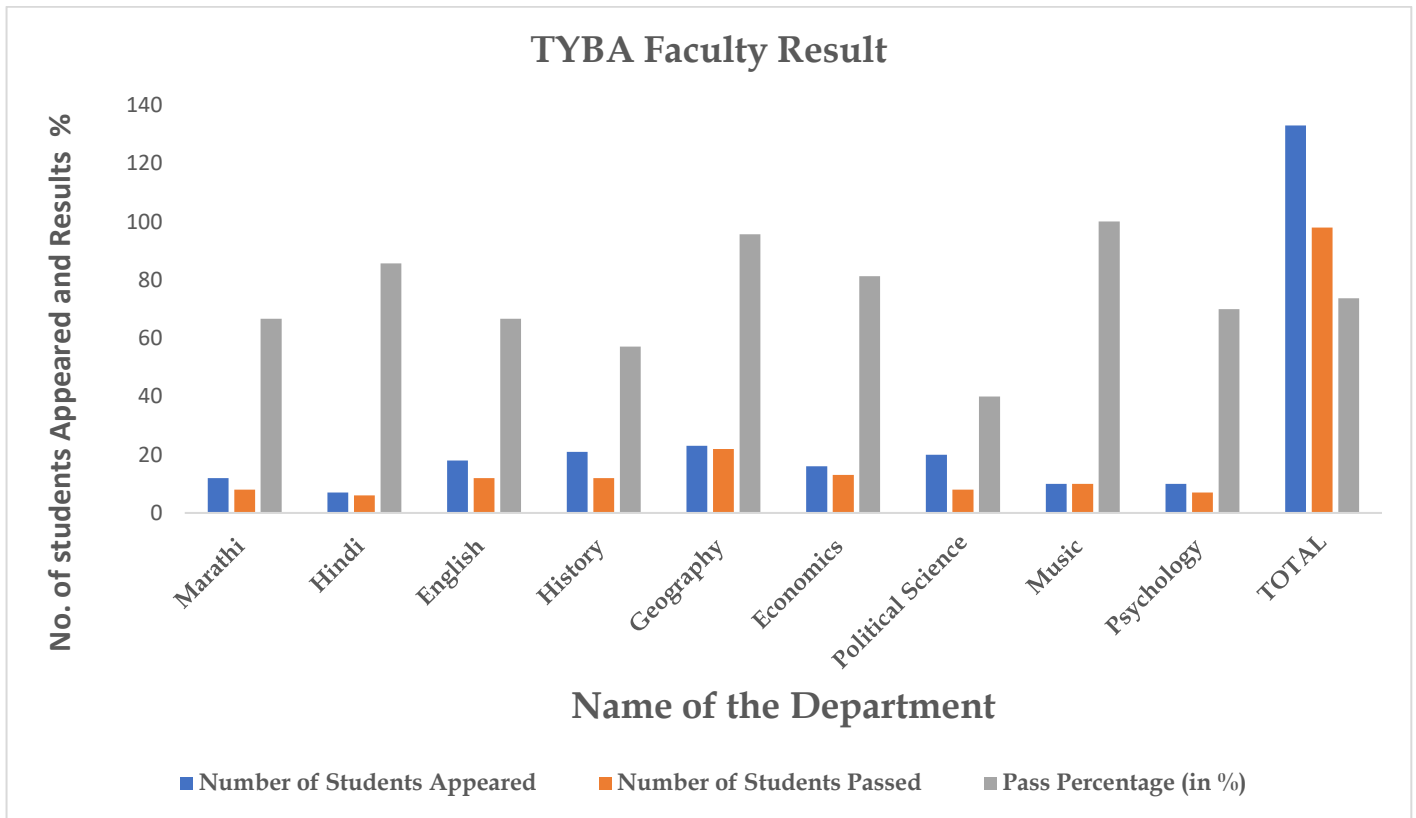

Founder

Karmaveer Bhausaheb Hiray

Faculty-wise Overall Results 2020-21

T.Y.B.A

T.Y.B.Com

T.Y. B. Sc

M.A II

(Dr. Ujjwala S. Deore)
PRINCIPAL
S.P.H. Mahila Mahavidyalaya
Malegaon Camp-423 105 (Nashik)