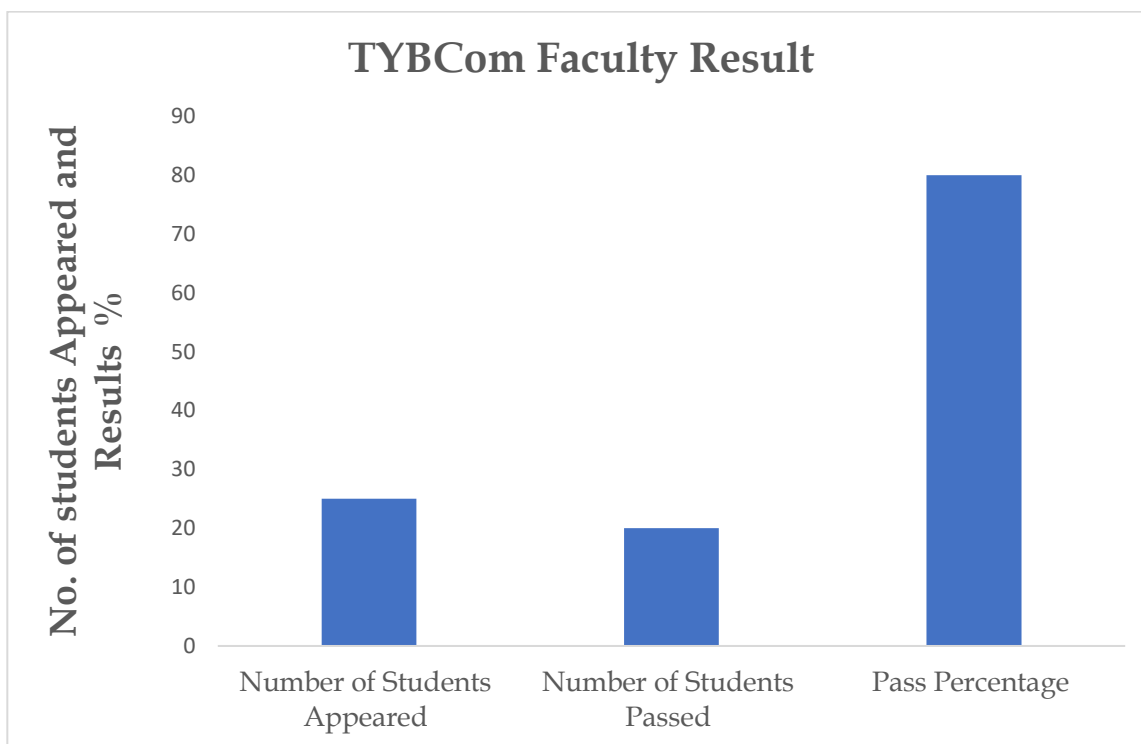

Founder

Karmaveer Bhausaheb Hiray

Faculty-wise Overall Results 2020-21

T.Y.B.A

T.Y.B.Com

T.Y. B. Sc

M.A II

(Dr. Ujjwala S. Deore)
PRINCIPAL
S.P.H. Mahila Mahavidyalaya
Malegaon Camp-423 105 (Nashik)